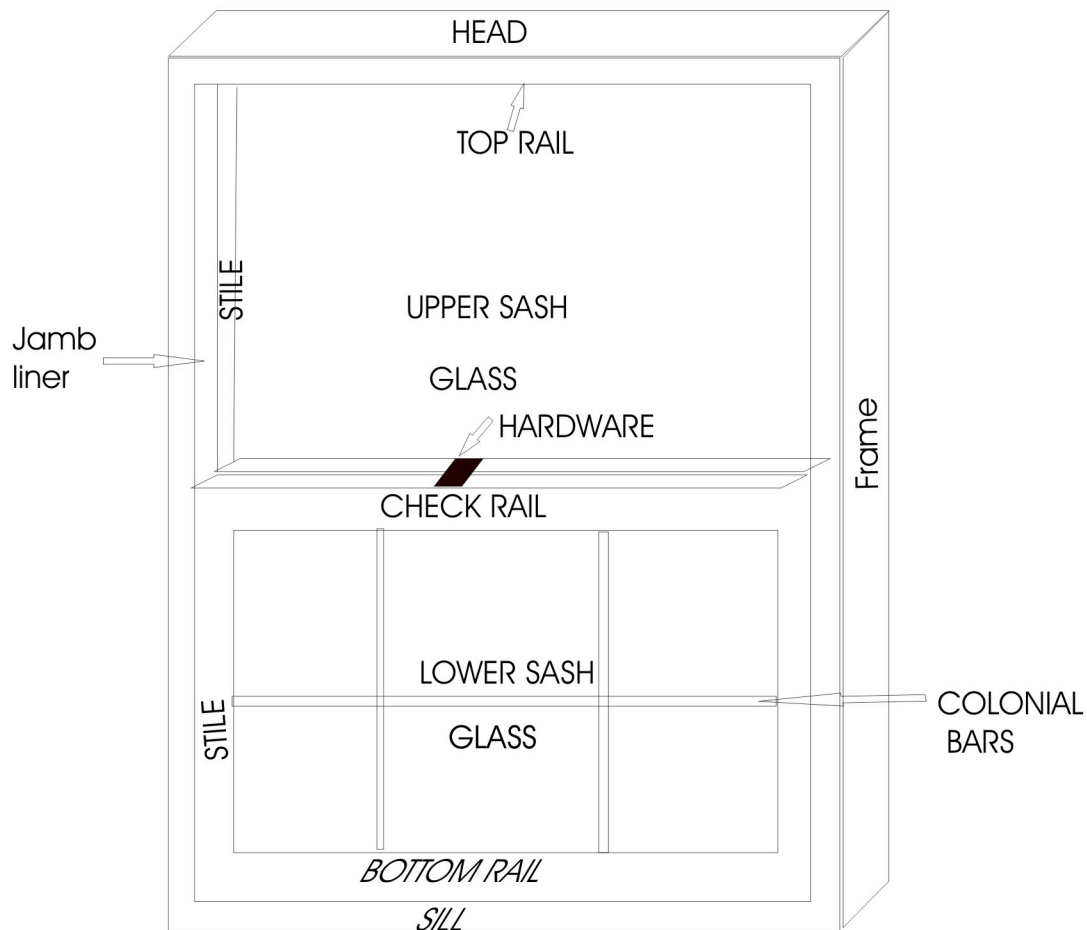

DOUBLE HUNG WINDOW

-----Traditional Double hung come standard with insulated glass-----

Double Hung Window are available with an **aluminum clad or vinyl clad exterior**. These windows are referred to as clad double hung. The standard **color is dark bronze or brown**. Wood colonial bars are standard with most double hung windows manufactures. The standard color are **DARK BRONZE OR BROWN** and window style for Willow Grove of Dublin is **DOUBLE HUNG WOOD WINDOW WITH CLAD EXTERIOR**. There are a number of manufactures that make a double hung window. The cost vary based on quality and features of the windows

The Double hung window is a wood window with clad exterior.

NOTE: VINYL WINDOW AND METAL WINDOWS ARE NOT ALLOWED